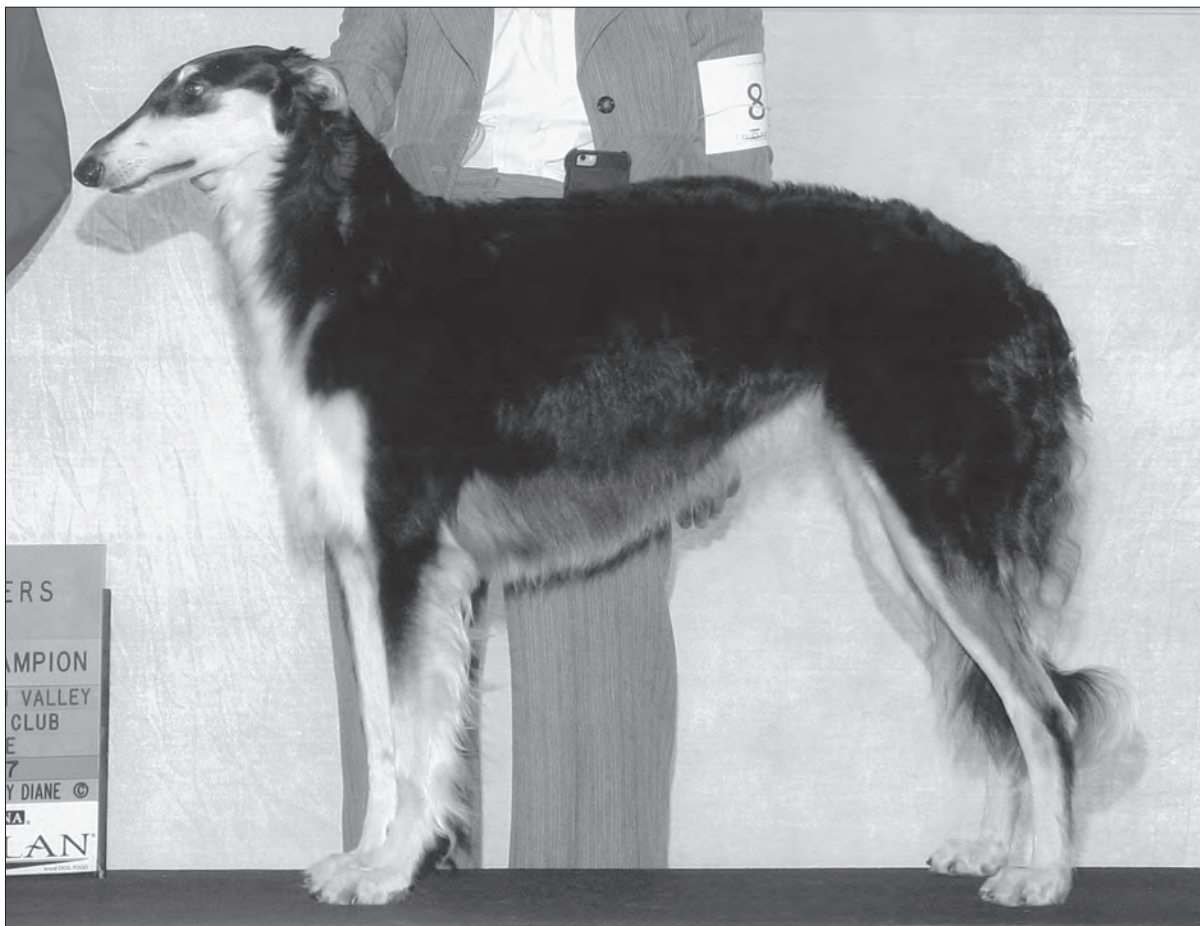

BORZOI DEL SOL

MBIF Ch. Del Sol Dark Canyon Avalon v Willowind, LCM3, SGRC2

October 20, 2012

Breeder(s): Susan Van de Water & Sandra Moore & Diana Embry & Shelby Bergstresser

Susan Van de Water

PO Box 62227

Female

Midland, TX 79711

Black and cream with white markings

432-570-0373; borzoidelsol@yahoo.com

Canyon has been fun! She was Best Opposite in National Sweepstakes as a puppy, then she found her niche in running sports. In 2015 she was ASFA #1 Borzoi and in 2016, she was LGRA #1 Borzoi. She finished her conformation title owner-handled from Bred By Exhibitor. She loves to roll in the grass at coursing events and in the show ring.