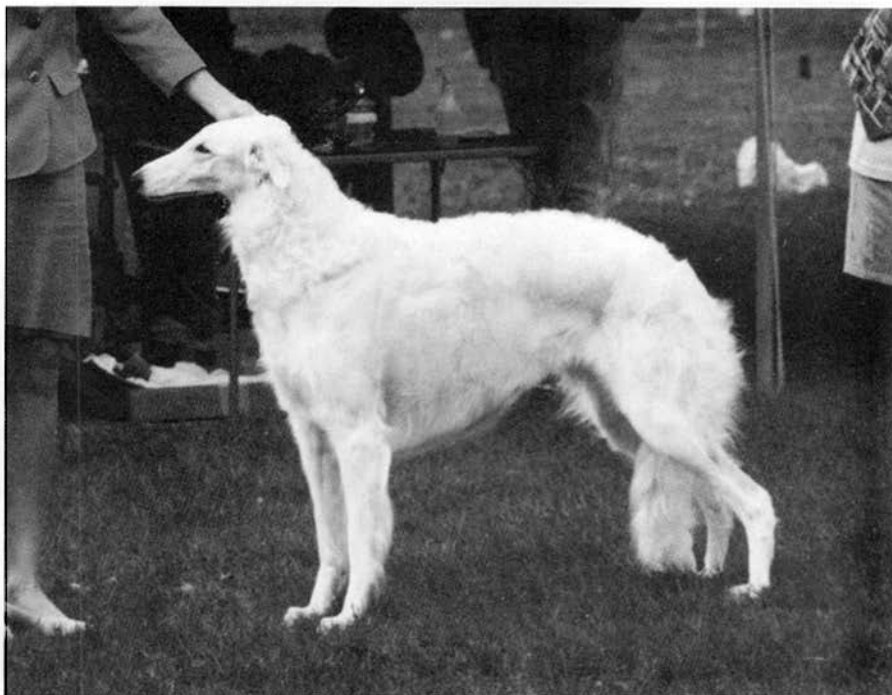

SYLVAN

Ch. Sylvan Thistledown, F.Ch.

September 21, 1986

Breeders: Owners

Female

White and Cream

Christopher and Patti Neale

Route 2, Box 184

Alachua, FL 32615

(904)462-3809

Bunny's Best In Veteran Sweepstakes at the 1994 BCOA National Specialty was the highlight of an active life that has included Hound Group I's, supported entry and specialty wins, an Award of Merit at the BCOA 1990, a Best In Field and #1 Bitch in 1990. Her beauty, movement and type set a standard of excellence for our kennel. (OFA 57E)