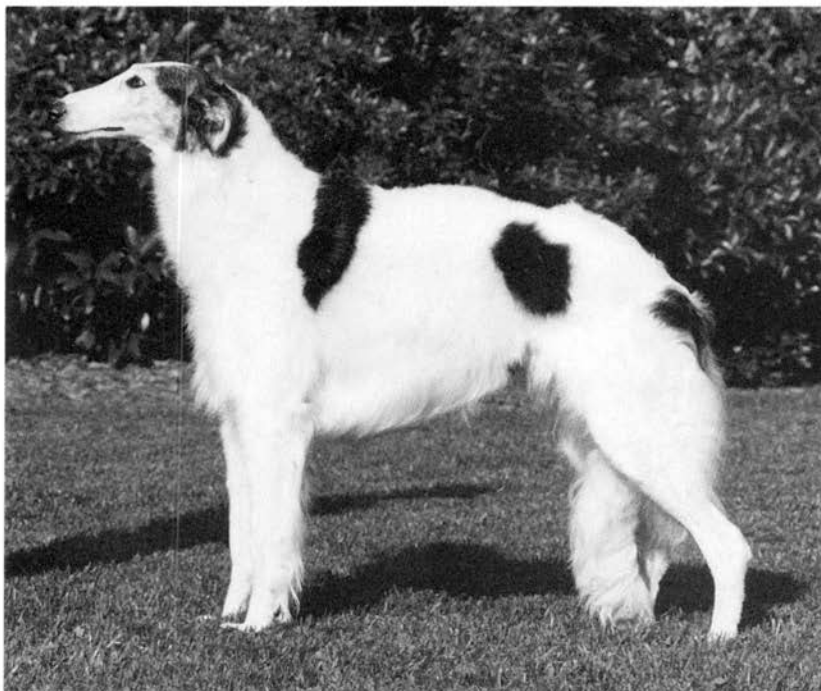

# SYLVAN

## Ch. Sylvan Little Egypt

January 3, 1990

Breeders: Owners

Female

White and Silver Brindle Sable

Christopher and Patti Neale

Route 2, Box 184

Alachua, FL 32615