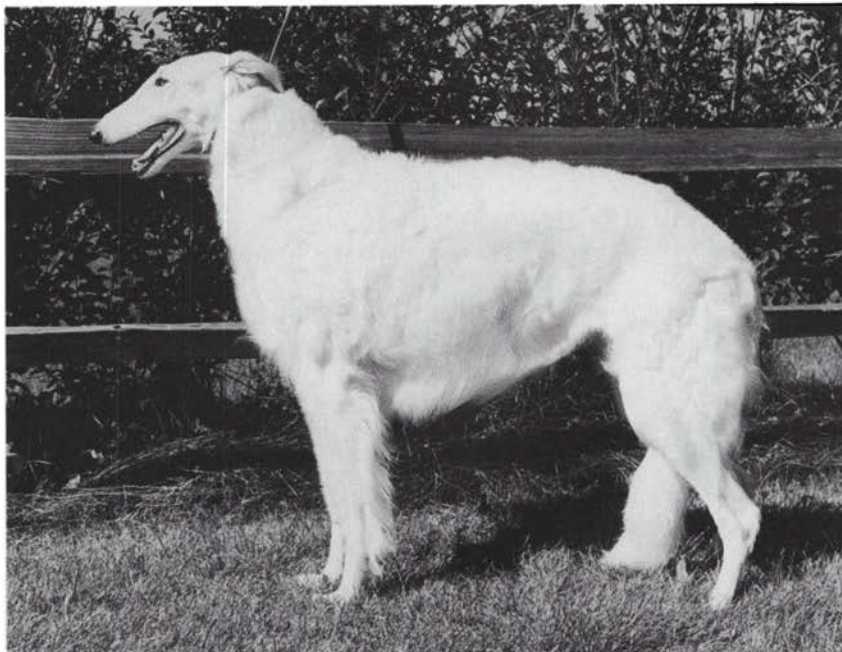

RUSALKA

Rusalka Heaven In Her Eyes

February 10, 1983
Breeder: Owner
Female
White and Cream

Jennifer Beach-Buda
3251 Sky Ridge Drive
Waukee, IA 50263
(515)987-4505

Eden, pictured at age nine standing unposed, produced a total of seven pups including BISS Ch. Rusalka Romancer and Ch. Rusalka Reflection. Eden is tightly linebred on Ch. Adage Duncan, C.D. She was not shown after losing three lower incisors. Today at nearly age twelve, still going strong, Eden is a beloved house pet.