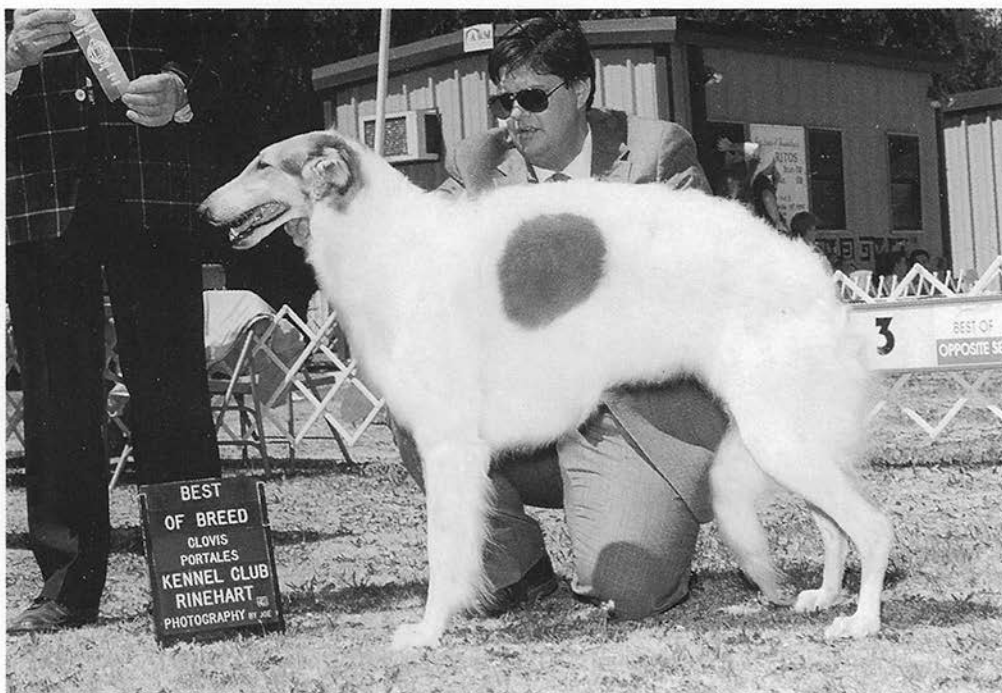

# DEL SOL

## Ch. Rabrega Lady Peach, J.C., F.Ch., CGC

August 5, 1991

Breeders: Linda Mazor

Female

White and Red

Susan Van de Water

P.O. Box 4766

Midland, TX 79704-4766