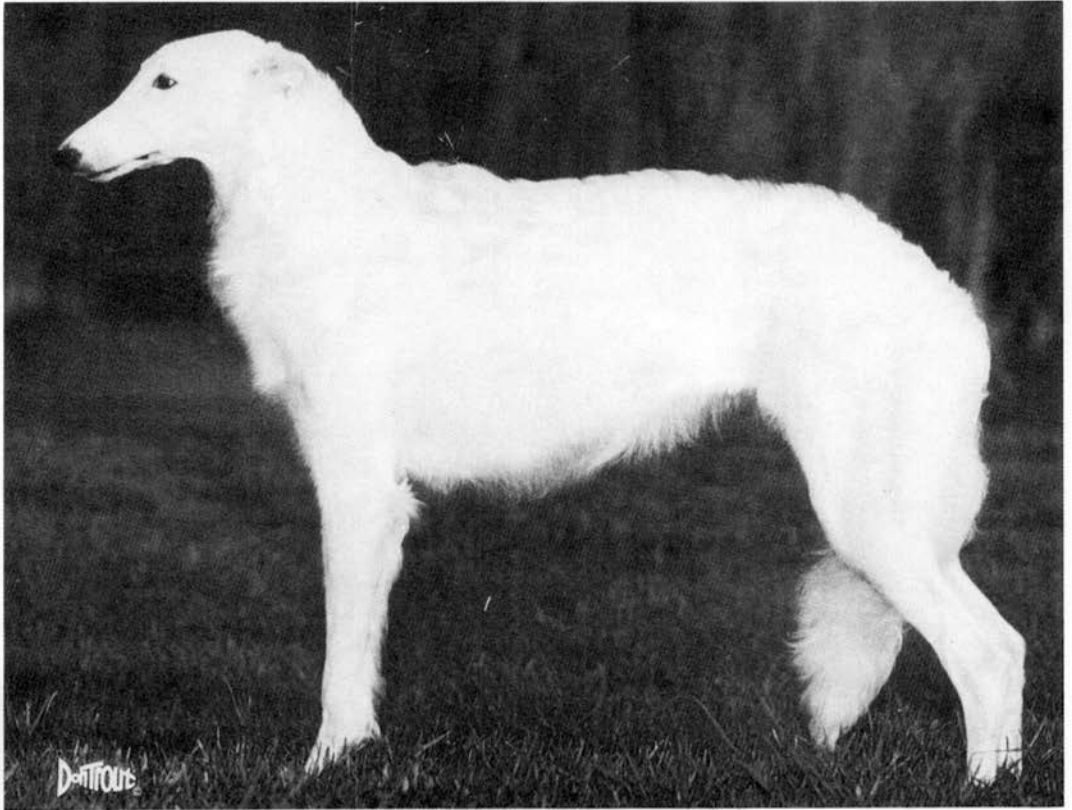

JANTAR, Reg'd.

Pavlovna Trpsichore

May 20, 1992
Breeder: Margie D. Paschall
Female
White

Rita S. Walker
R.R. #1
Anola, MB, R0E 0A0 Canada
(204)866-3398

Ch. Pollion Petrov of Pavlovna,
J.C.

Ch. Majenkir Gypsum
Ch. Esmerelda Pollion