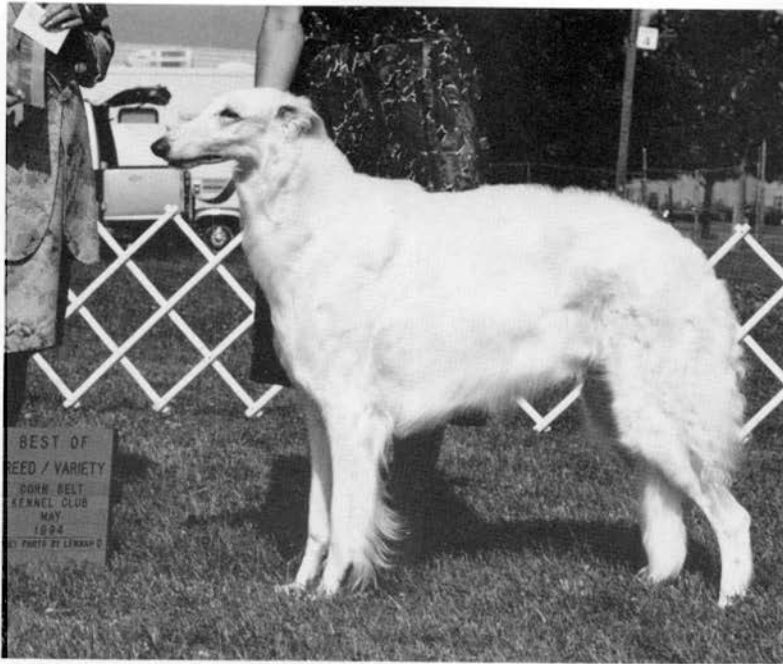

PAVLOVNA

Ch. Majenkir Krilatka Pavlovna

January 4, 1988

Breeders: Lois E. Berge and
and Karen Staudt Cartabona

Female
White

Margie Diane Paschall
35604 Orchard Lane North
Round Lake, IL 60073
(708)740-4934

“Kрила” finished her championship with a Group I from the classes at age two. She was also a MBC Top Ten Bitch in 1991. Krila possesses a scissors bite, full dentition, dark eyes, full black pigment, laid back shoulder, good rear angulation, a lovely head and smooth, sound movement.