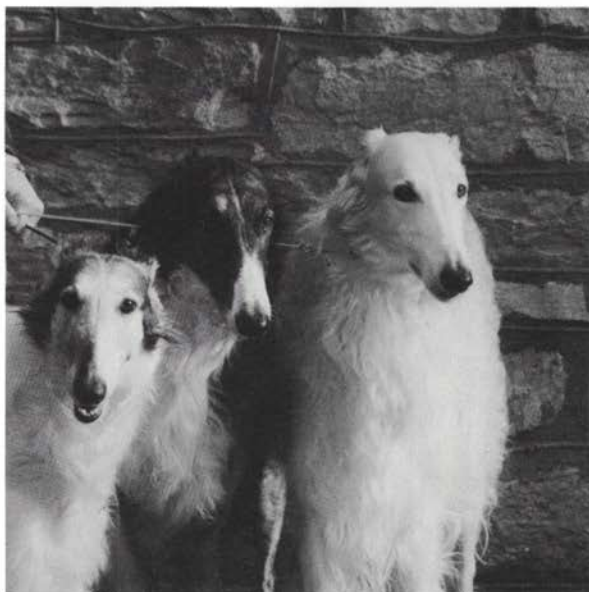

KALAKIRYA HOWFF

Kalakirya Howff Pliaska, LCM White and Tan Sable Female

Dual Ch. Kalakirya Howff Phoenix, LCM Irish Marked Red Brindle Male

Ch. Kalakirya Howff Pathe White and Cream Male

July 16, 1990

Breeders: Owners and

L. Lillstrom (Ping Pirrung)

Leigh Littleton and Judy Godsey

6690 Breckinridge Mill Road

Fincastle, VA 24090

(540)992-5793

To date, four from this litter are pointed in the show ring. Nancy was a Best of Breed over a Special; Phoenix, co-owned with B. and T. Neiderriter, our first dual AKC Champion; and Kalakirya Howff Phaeton, J.C., (not shown) owned by Cindy Lastauckas and Sue Banks, with several nice show wins.