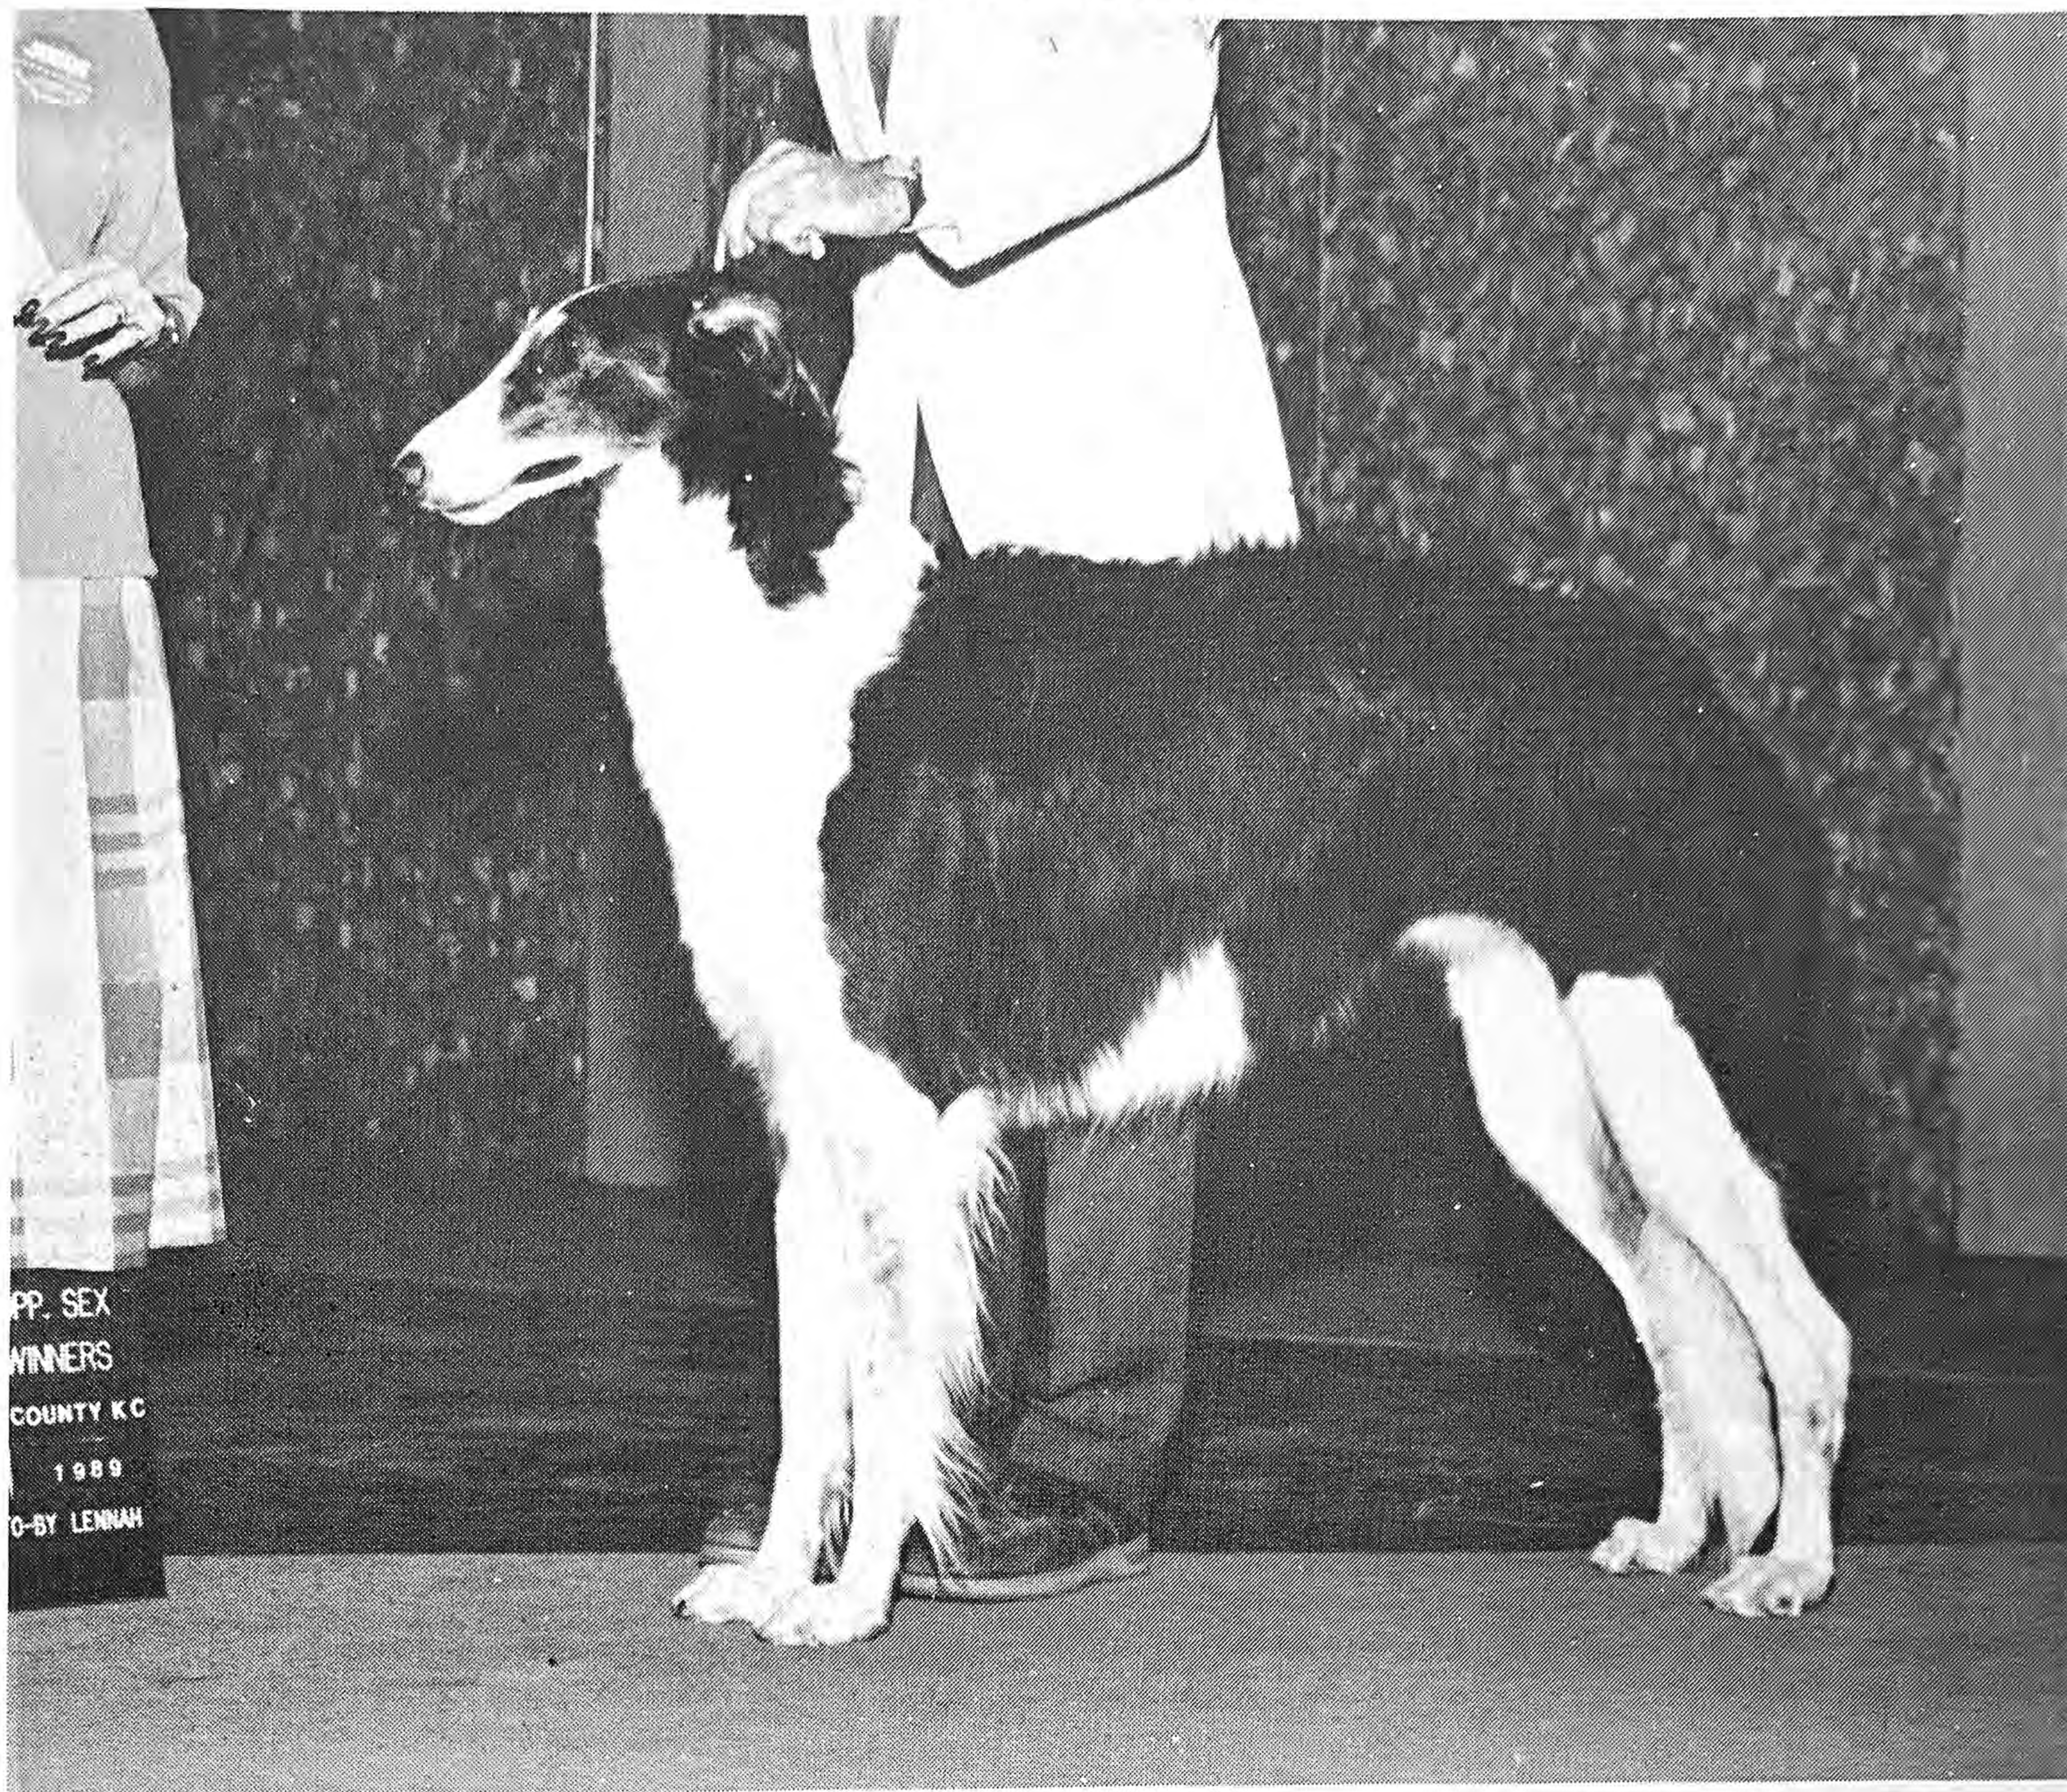

## Ch. Twin Elm's Tara, C.D., F.Ch.

March 27, 1985

Breeder: Dale J. and Carol J. Serafin

Female

Self Black with White Trim

Sylvia Sohr and Suzan J. Breaz

6130 Northwestern Avenue

Racine, WI 53406

(414)633-4404

Tara has a fan club. She is happy, affectionate, loves coursing and will be going for her C.D. in obedience. Tara has been handled by Suzan Breaz and Dana Cline.

Twin Elm's Mighty Aragorn	{ Dragoslav The Wolfstalker S.O.	{ Ch. Garush of Twin Elms Pinewoods Solnca of Twin Elms
Faire Troicha Lady of Lorien	{ Silde Captain Fantastic	{ Am. Can. Ch. Kishniga's Desert Song
	{ Silde Nightsong The Assassin	{ Silde Tanith of Nightsong