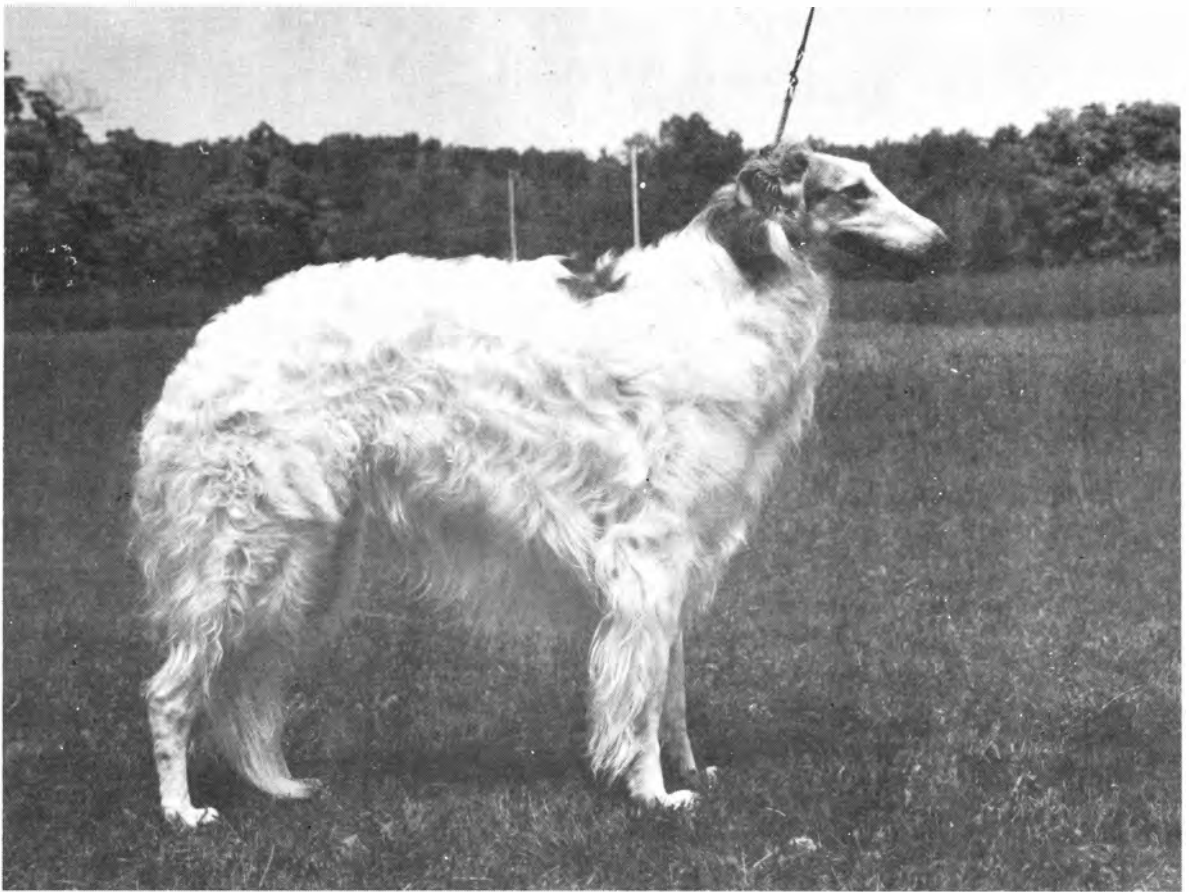

TAHOE FARM

Ch. Tahoe's Tom Terrific, F.Ch.

December 11, 1985
Breeder: Owners
Male
White and Red

Steven and K. Carol Artley
3706 W. Jackson Road
Springfield, OH 45502
(513) 325-1129

Tom finished with three majors, winning seven out of 11 times shown as a two year old. He has 140 points and all placements towards the Lure Courser of Merit title. Tom is the size of Trihoe's fourth litter, born August, 1989. CERF BZ-360/88-36.