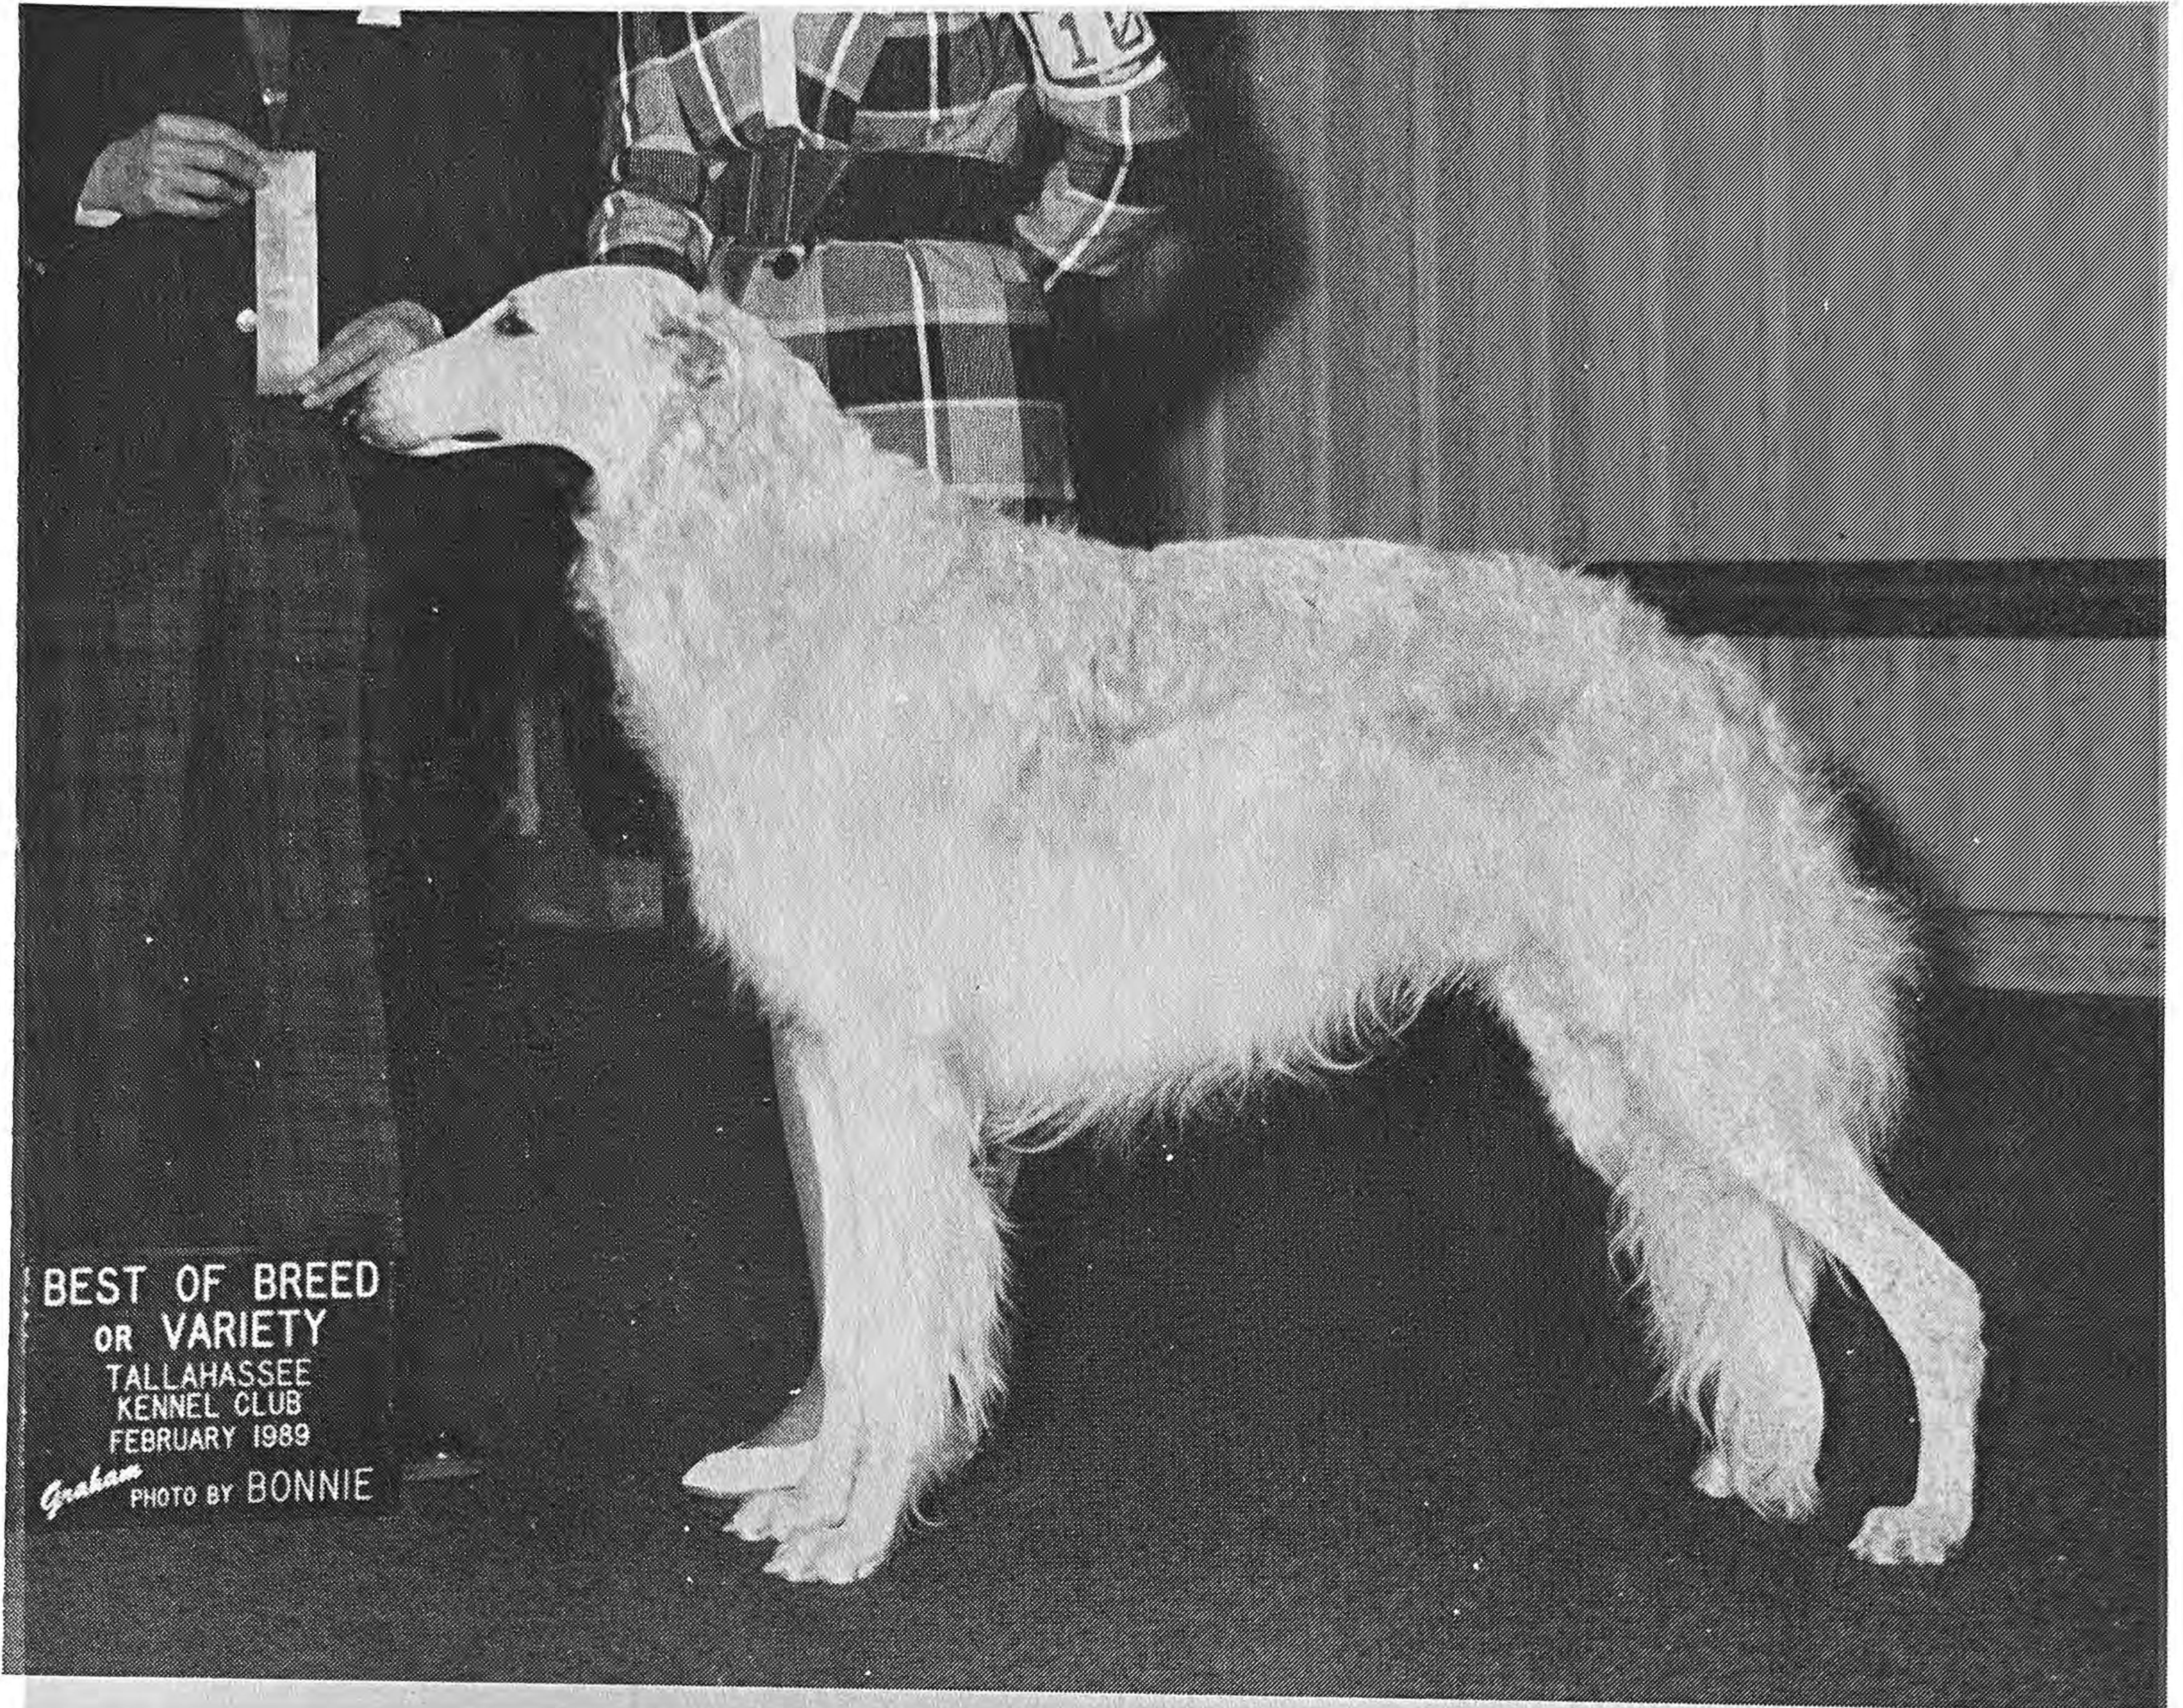

SYLVAN

Ch. Sylvan Triton, F.Ch.

September 21, 1986
Breeder: Owners
Male
Cream

Christopher and Patti Neale
Route 2, Box 184
Alachua, FL 32615
(904)462-3809

A Top Ten special in 1988 and 1989, Triton excels in the qualities that make a Borzoi a working sighthound; a substantial, naturally muscled body, deep chest, long, powerful neck, driving gait and a strong underjaw with a full set of teeth. He stands 32" at 105 lbs., and is CERF and OFA certified.