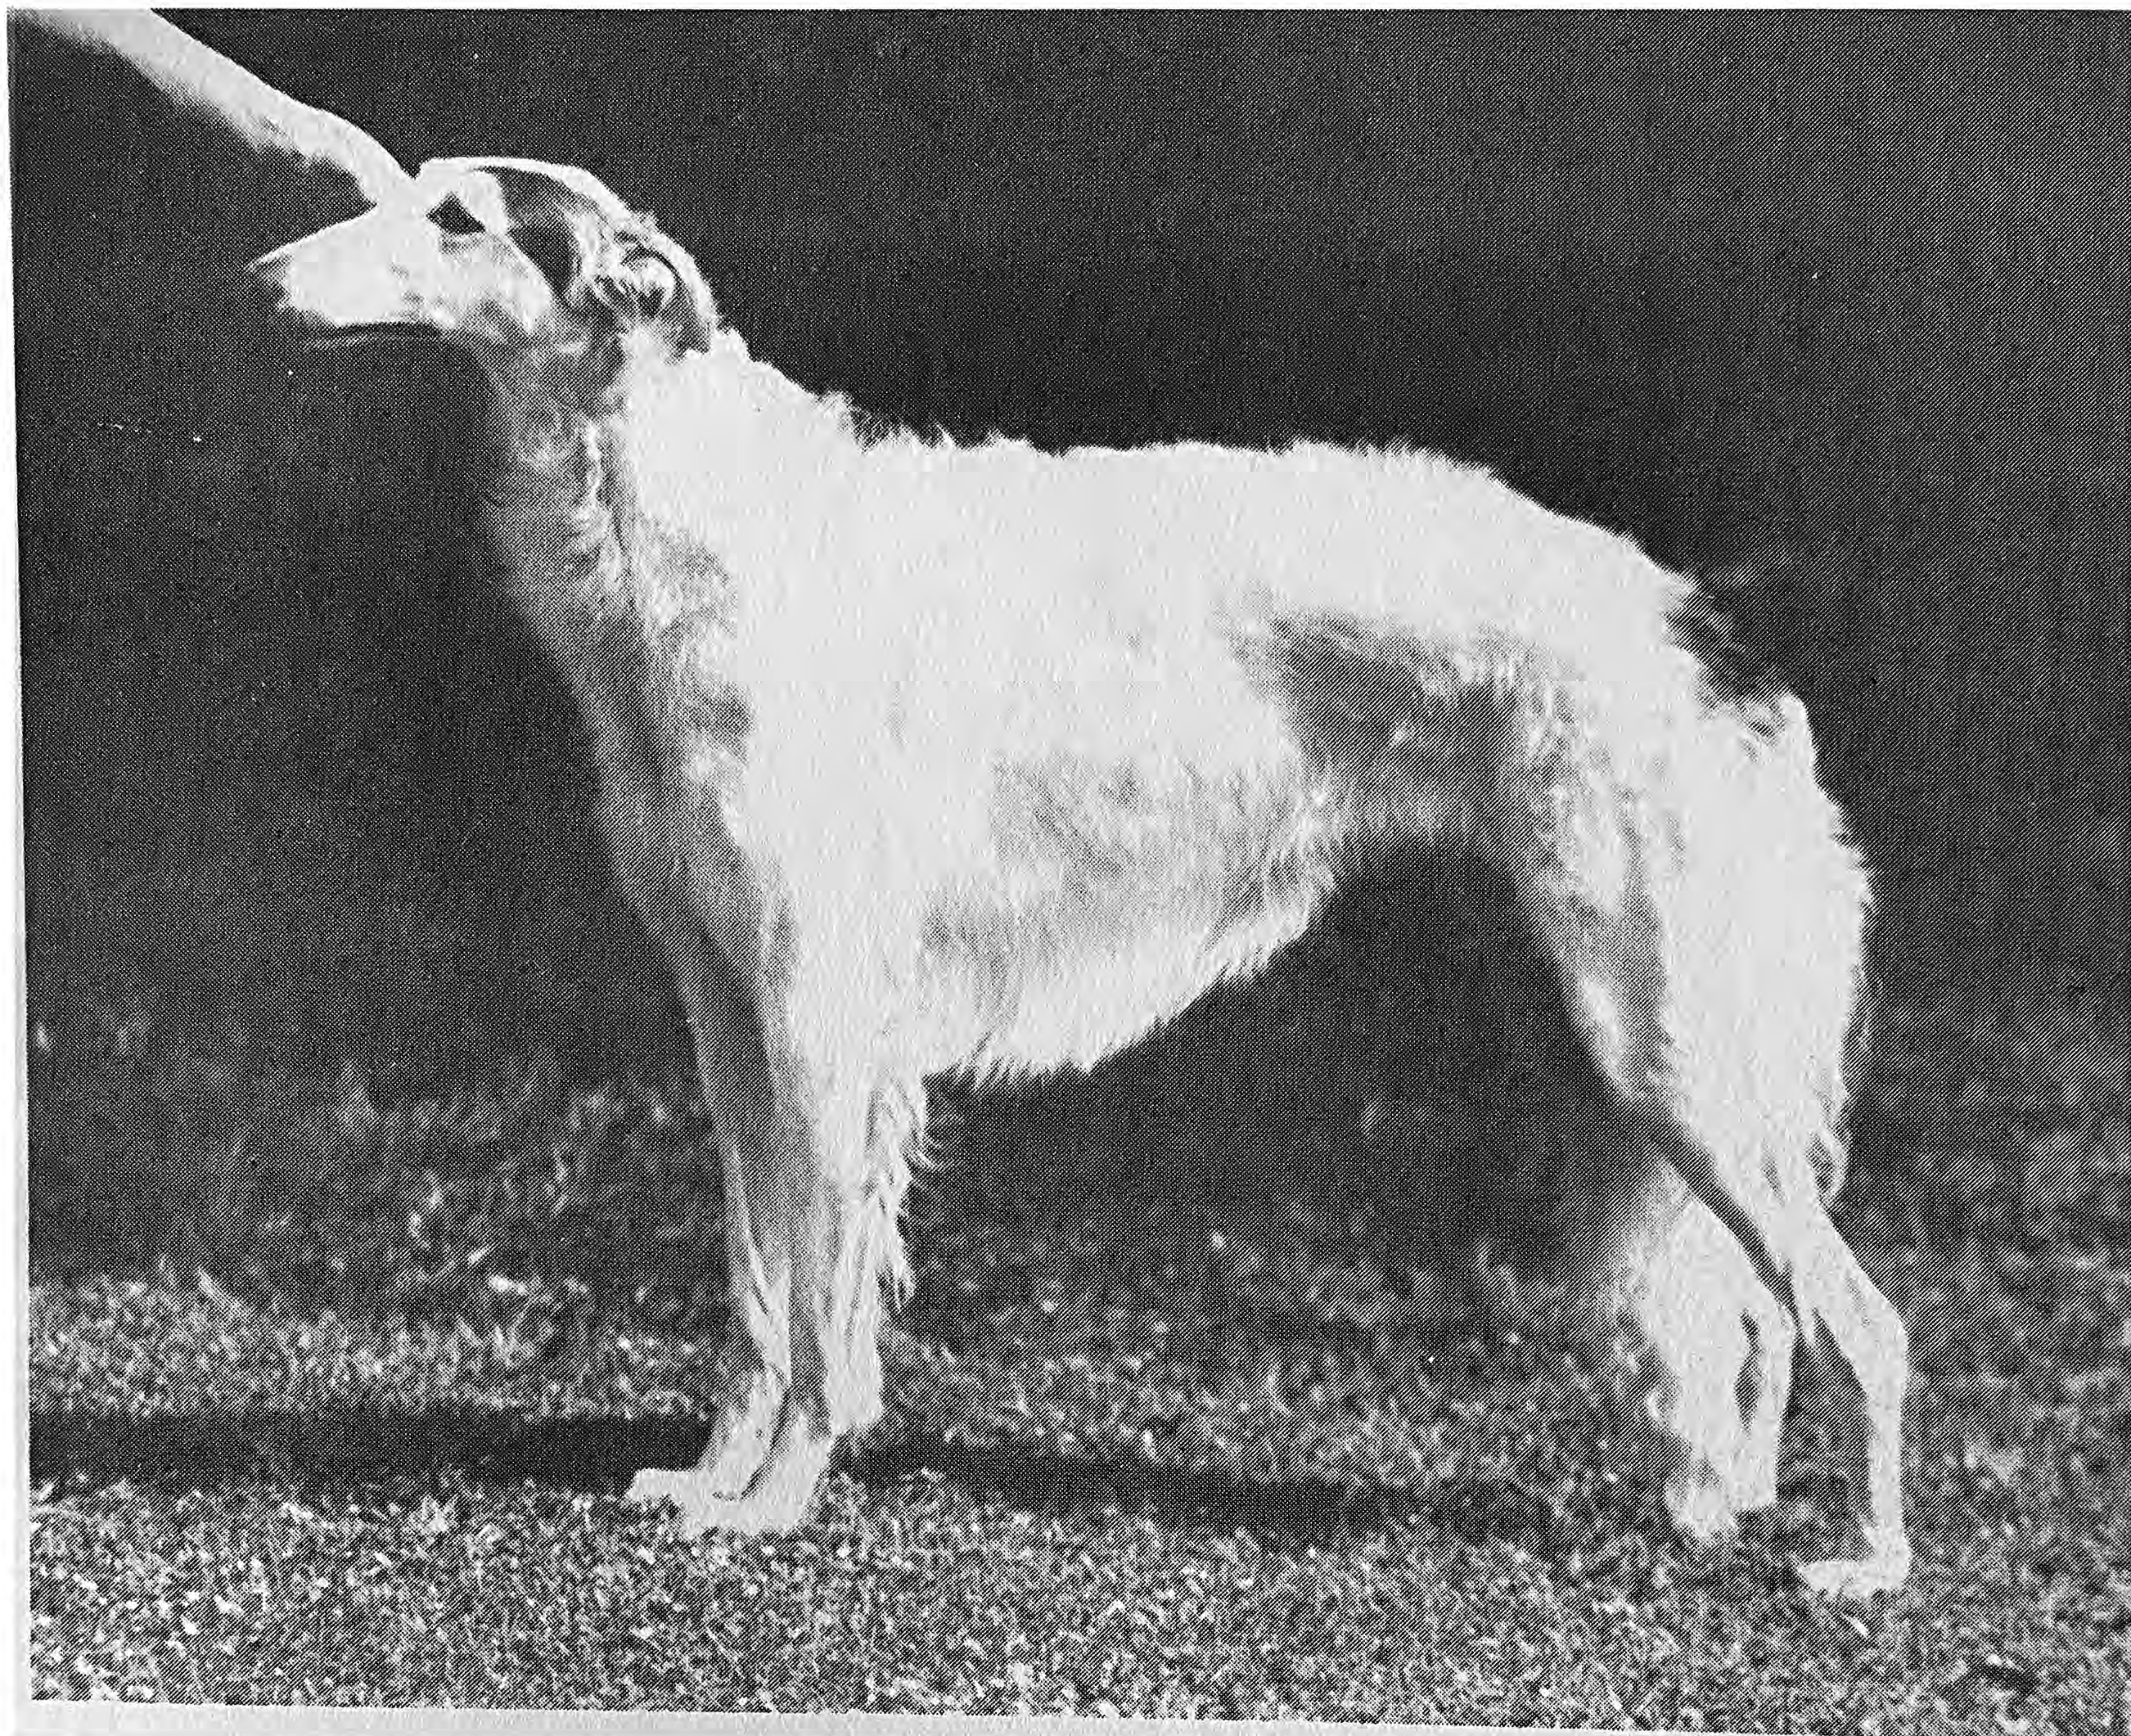

SYLVAN

Ch. Sylvan Fiona

July 7, 1987

Breeder: Owners

Female

White and Silver Sable

Christopher and Patti Neale
Route 2, Box 184
Alachua, FL 32615
(904)462-3809

Fiona has matured into a tall, elegant bitch who figures strongly in our future plans. She was Best Senior Bitch in the 1989 BCOA Futurity and is pointed in the field.