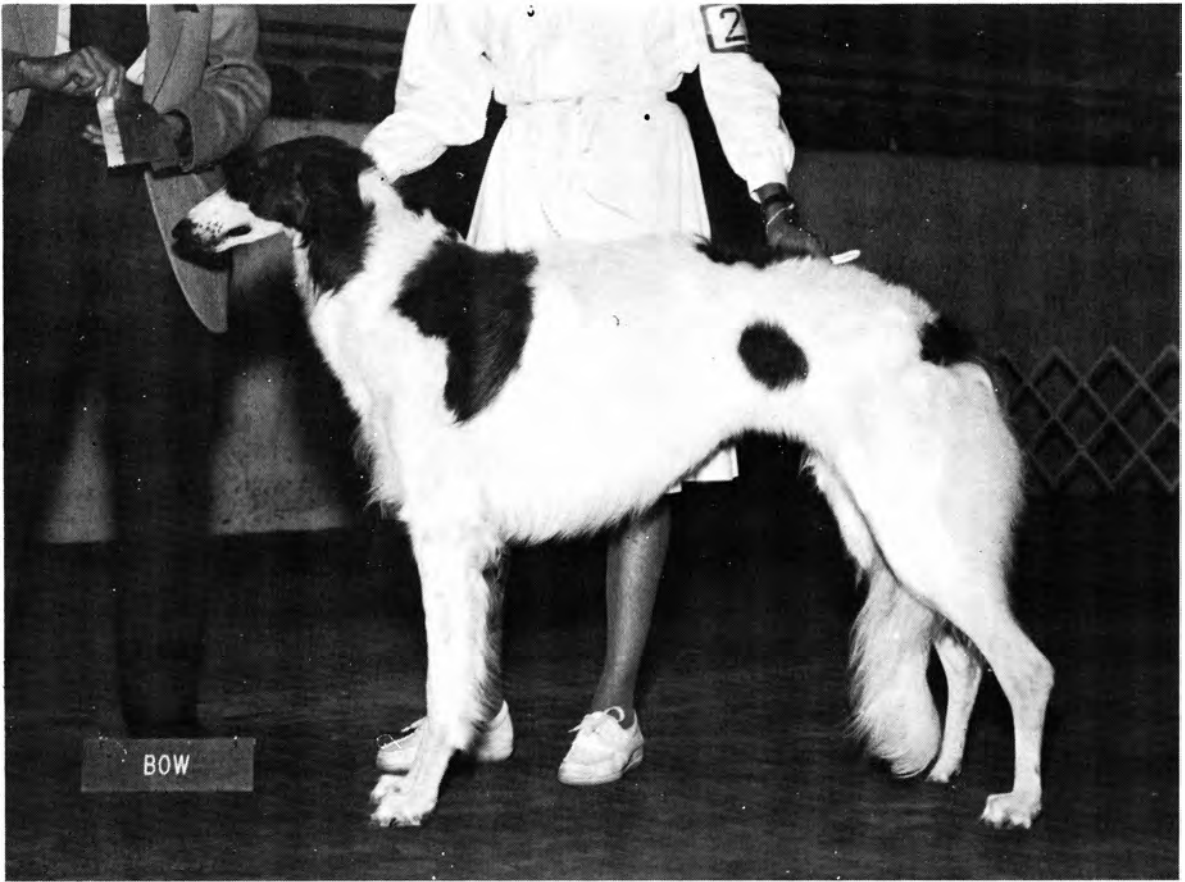

SHEFARO

Int. Am. Mex. Bah. SKC Ch. Shefaro Cherta'z Reyna

December 13, 1986
Breeder: Owner
Female
White and Red

Sherry Faye Rodarmor
Route 2, Box 213-S
Helotes, TX 78023
(512)69 5-9235

Reyna, "The Queen," is the first States Kennel Club Champion Borzoi. A beautiful show bitch, she is also the producer of future Shefaro champions.