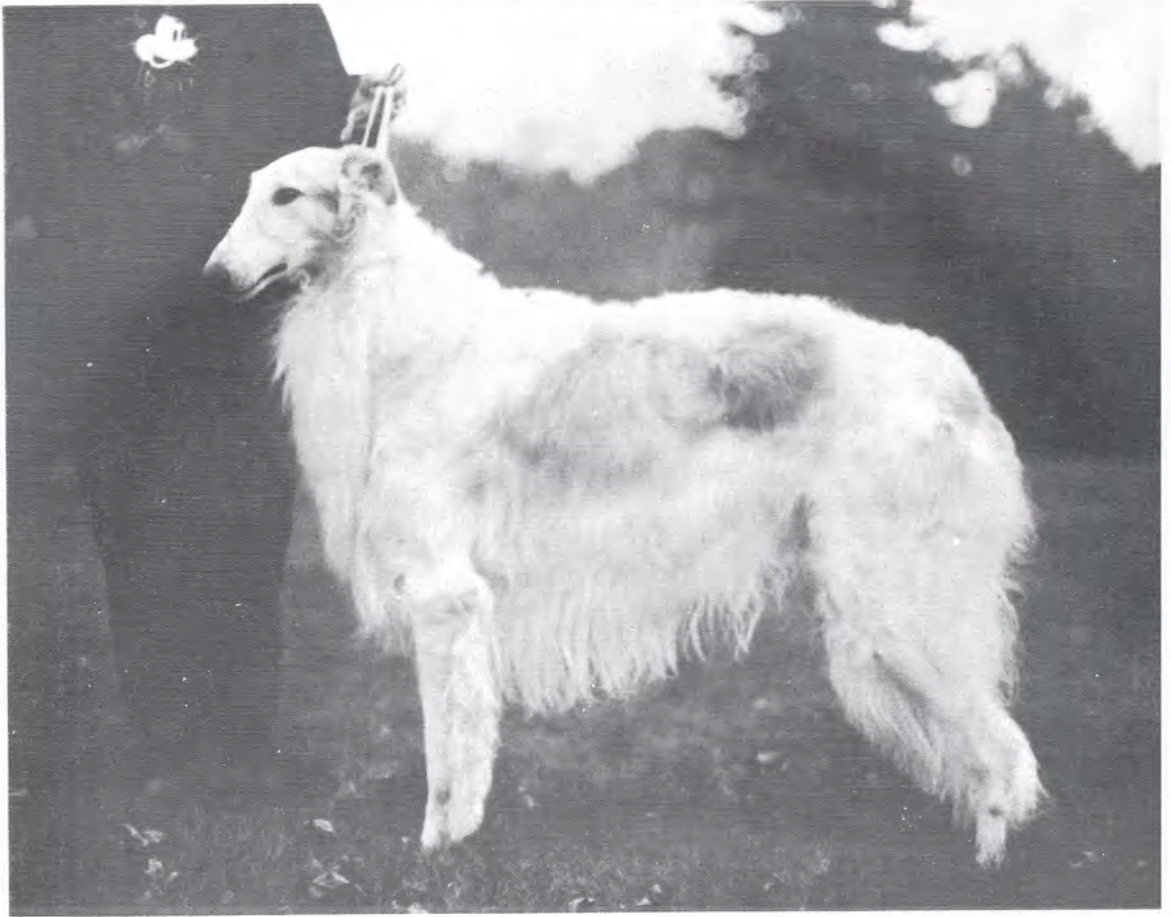

PENNYLANE

Ch. Pennylane's Lev of Korsakov

September 14, 1985

Breeder: Owner and Jane E. Maddox

Male

White and Silver Brindle

Elaine J. Misko

135 Dorseyville Road

Pittsburgh, PA 15215

(412)781-9560

Lev finished easily with four and five point majors and two Best of Breeds. He comes from an outstanding litter, including three Champions, two Group placers with three more pointed. His silvery good looks are matched by a smiling personality.