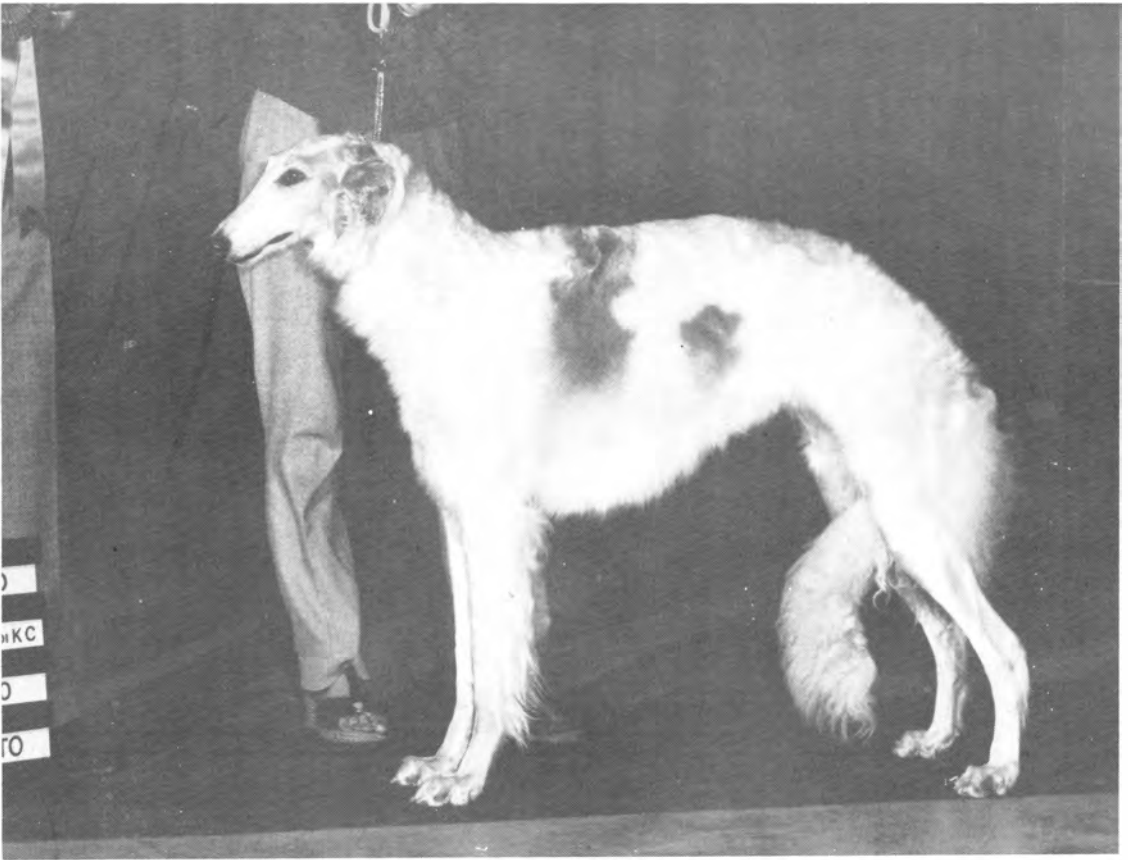

MULBERRY STREET

Am. Can. Ch. Mulberry Street's Great Garbo

March 1, 1977

Breeder: Timothy Robinson

Female

White and Gold

Sharon Robinson

Route 11, Box 320A

Kasota, MN 56050

(507)931-4760

Garbo has two specialty Best of Breeds and two specialty Best of Opposite Sex from the Veteran class to her credit. Although never seriously campaigned she was a Group winner, with multiple Group placements and numerous Breed wins over male specials. She was beautifully shaped with unrivaled side gait. Most of all, she was our beloved pet.