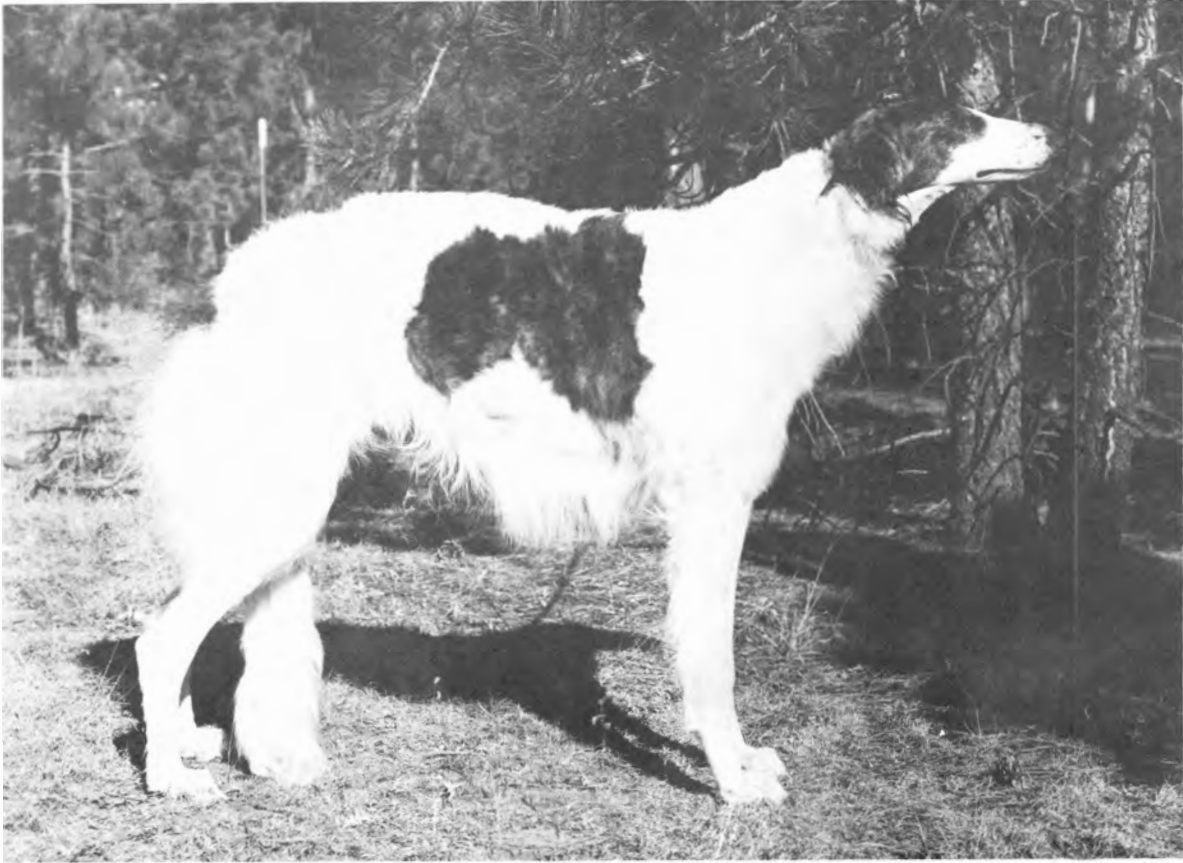

GALAXY

Galaxy's Rising Star Carina

October 31, 1988
 Breeder: Nadine Johnson
 Female
 White and Brindle

John and Barbara Matheson
 11570 Greentree Road
 Colorado Springs, CO 80908
 (719)495-4383

Pictured at 12 months of age, "Carie" has already earned ten points toward her championship - from the puppy class! Excelling in soundness and sidegait, she also has all the substance we could have hoped for in a foundation bitch.