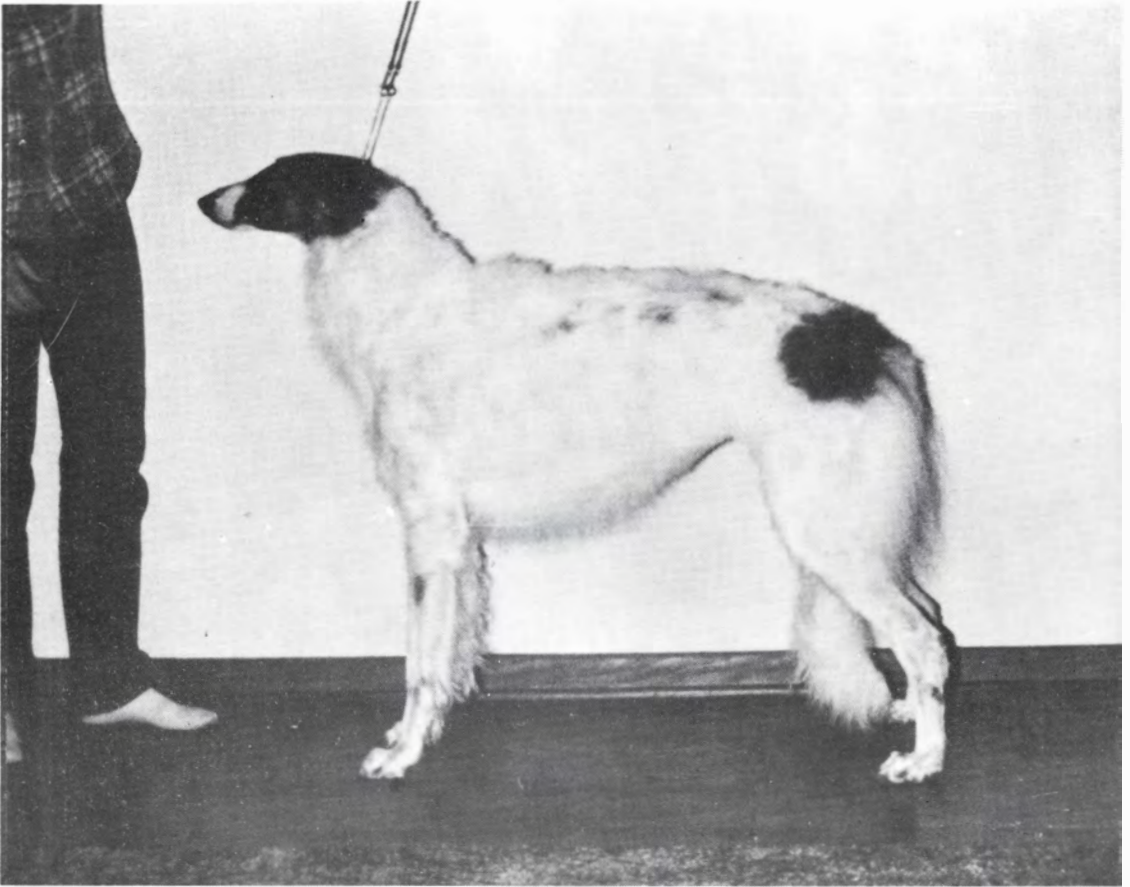

## Windrift Jezebel

May 10, 1984

Breeder: Owners

Female

White and Red

Jon and Nancy Reimer

13318 Iowa Street

Crown Point, IN 46307

(219)663-8552

Jezebel, a 32" bitch, is at home maturing while her sisters, Windrift Jubilant Miss and Windrift Jenna of Pendragon, are out taking points.

KOROBA'S BEOWULF OF  
CHRISNDALE

{ CAN CH THE FLYING  
DUTCHMAN