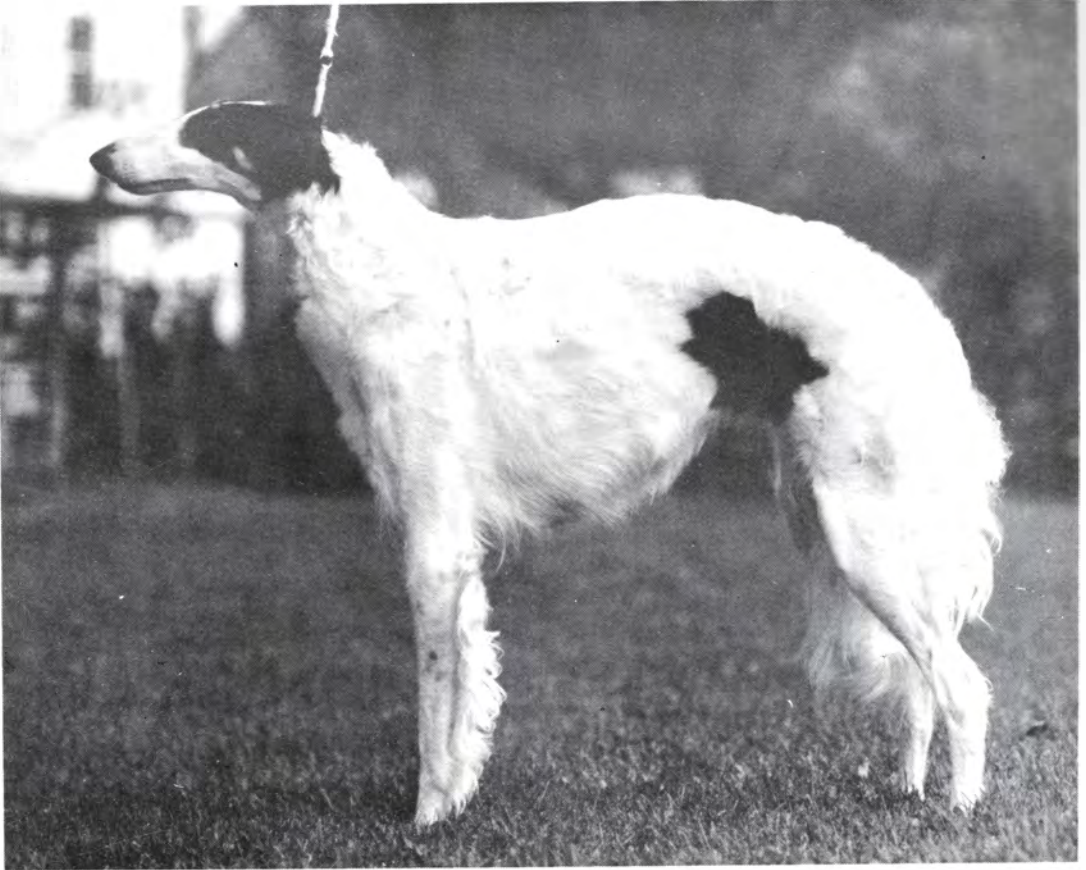

NONSUCH

Phantom Lake Chantilly Lace

April 21, 1983
 Breeder: Phyllis B. Brettell
 and Jean Dennis
 Female - White, Black and Tan

Karen and Kalen Dumke
 852 Marquette Street
 Menasha, WI 54952
 (414)722-3632

Chanty's temperament is delightful, her substance and coat undeniable, and her pedigree impeccable, She came to join us in the summer of 1985. We look forward to showing her, and an eventual linebreeding with our Crescents Gonzo,