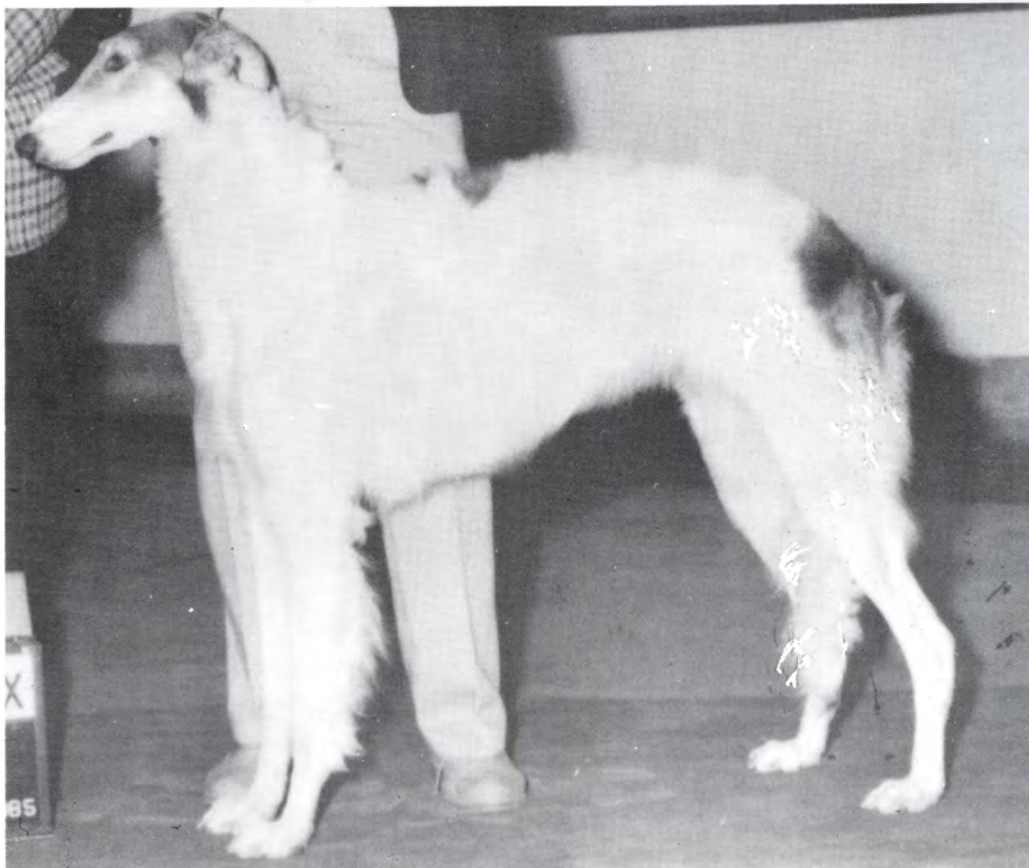

MYTARKA

Mytarka Sammath Naur

June 2, 1983

Breeder: Owner

Female

White and Red with Black

Marian D. McNeil

RD fl1, Box 104-D

Tuckerton, NJ 08087

Like her mother and grandsire, this tall elegant youngster has a lovely flowing movement, full dentition, and loving temperament, Now pointed, Sami's sisters, T.T, and Wildchild, and brother, Bear, are starting show careers,