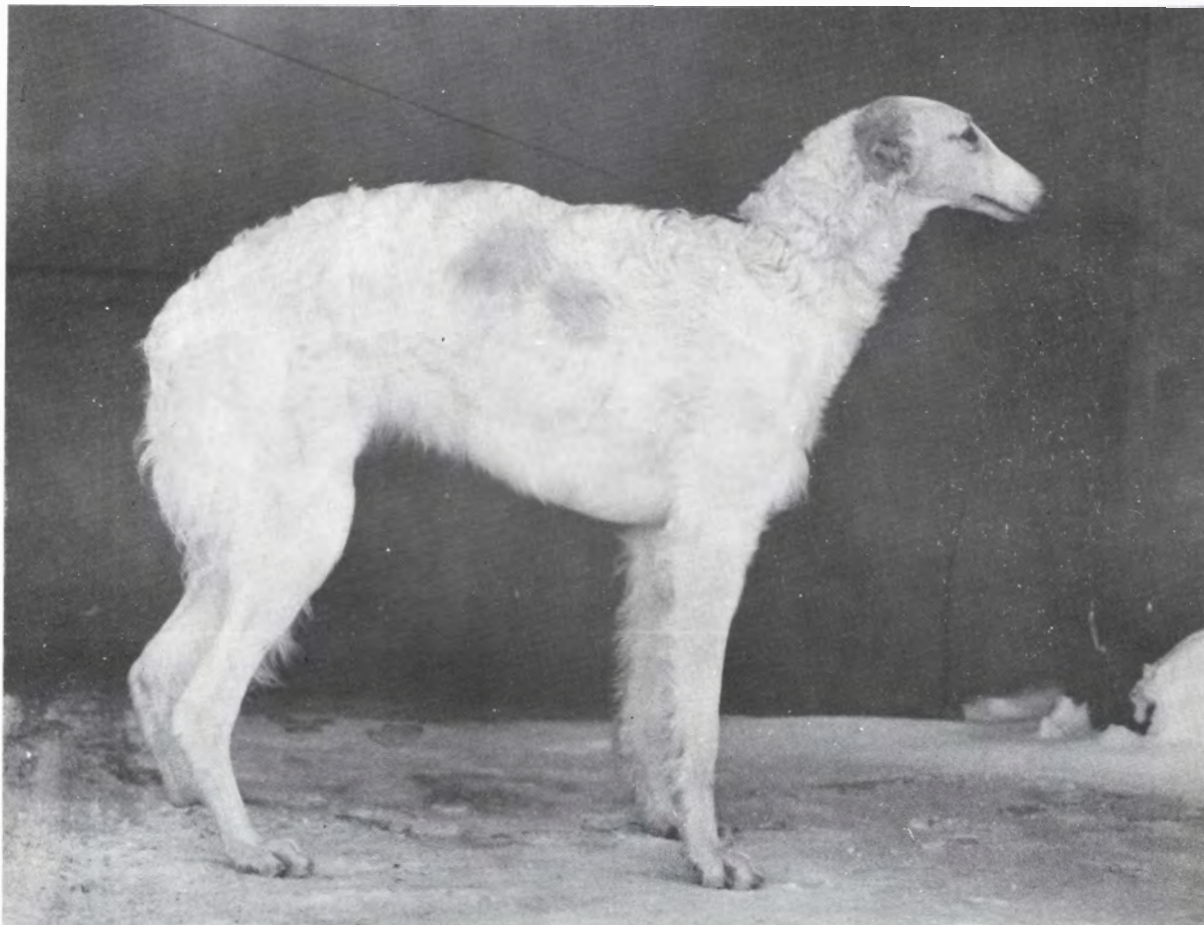

GREYHAVEN

Greyhaven 'Ombre Rose

March 13, 1983,
Breeder: Owners
Female
White and Gold

Marilyn and Wayne Polsfuss
10031 122nd Street North
Hugo, MN 55038
(612)439-4959

Bree, shown very sparingly to date, has multiple reserves to majors.